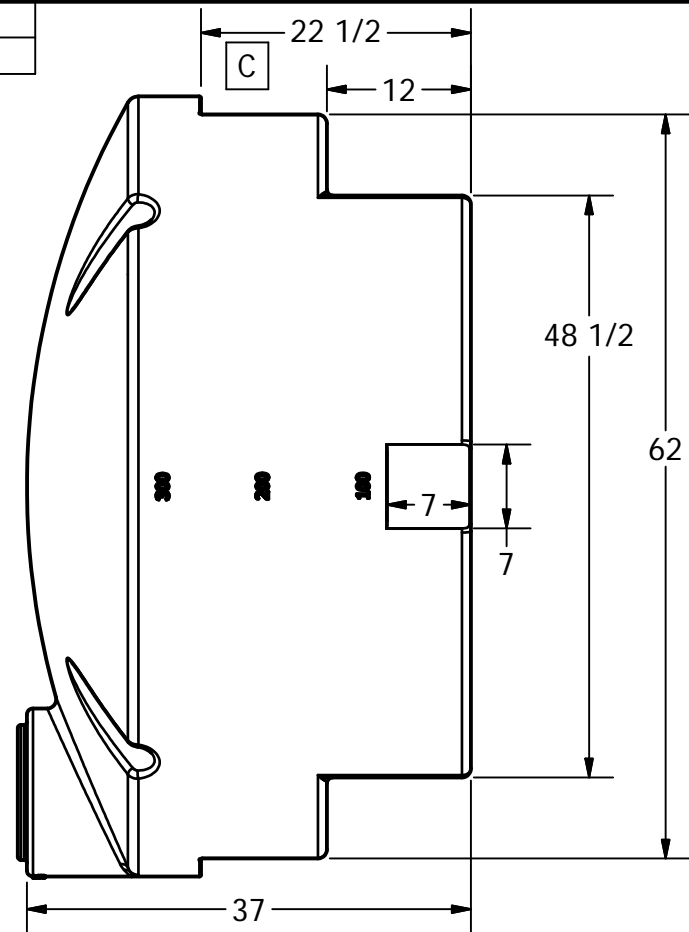

REV	DESCRIPTION	DATE	AUTHOR
C	REDRAWN, WAS 20	08SEP08	Jerry Paulson

DRAWN Jerry Paulson	9/8/2008		
CHECKED		NORWESCO, INC., ST. BONIFACIUS, MN	
QA		TITLE	
MFG		425 GALLON PICKUP TANK	
APPROVED Jerry Paulson		SIZE A	REV C
		DWG NO	
	SCALE: 1/16	SHEET 1 OF 1	