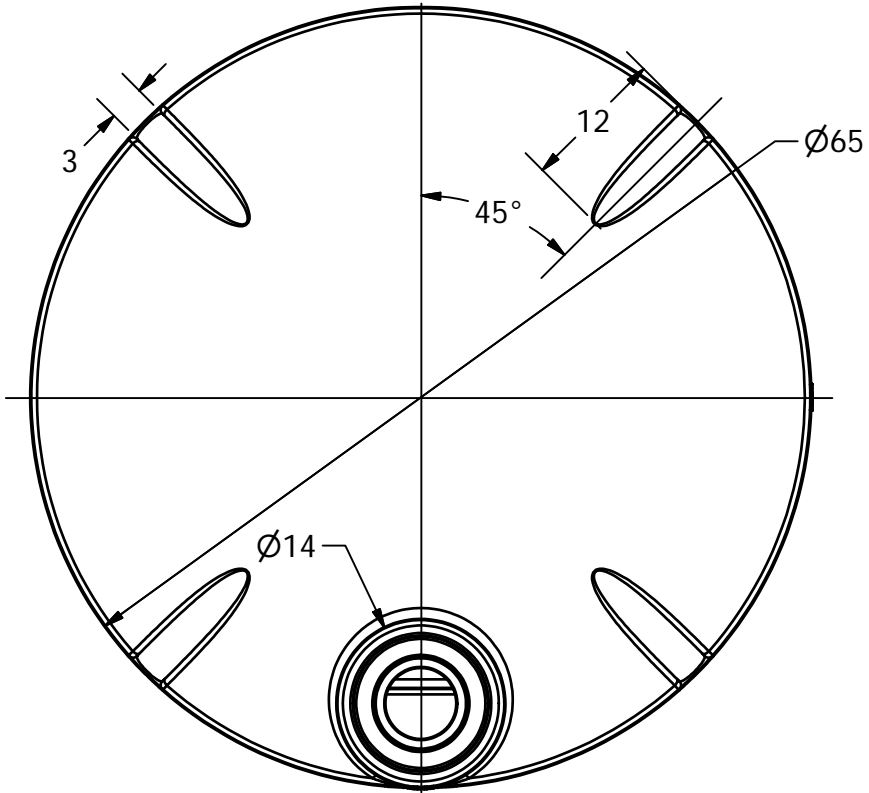

REV	DESCRIPTION	DATE	AUTHOR
C	REDRAWN, WAS 20	08SEP08	Jerry Paulson

DRAWN Jerry Paulson	9/8/2008		
CHECKED		NORWESCO, INC., ST. BONIFACIUS, MN	
QA		TITLE	
MFG		425 GALLON PICKUP TANK	
APPROVED Jerry Paulson		SIZE A	REV C
		DWG NO	
	SCALE: 1/16	SHEET 1 OF 1	